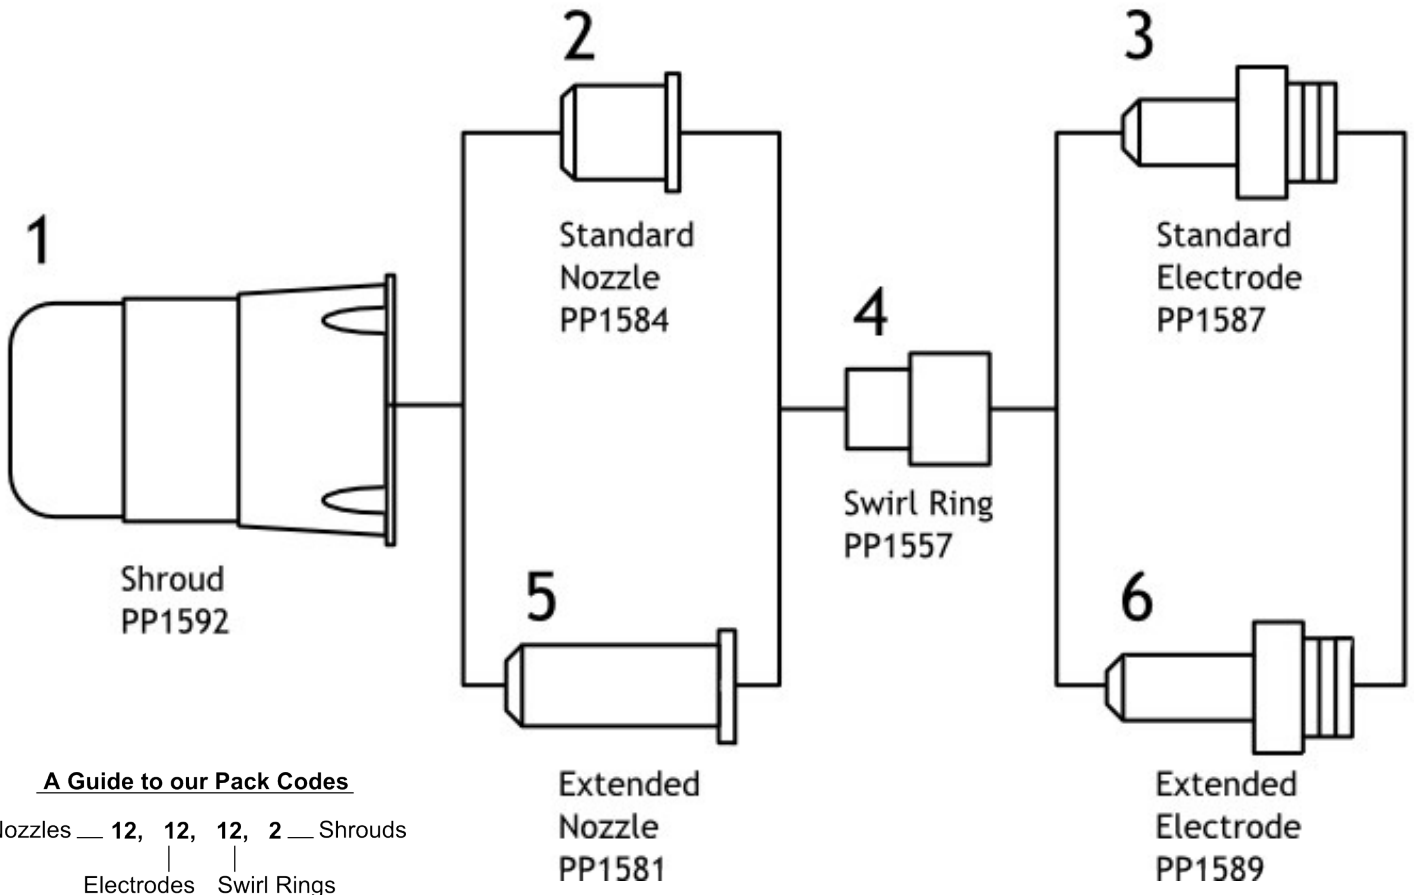

CP70

Pos.	Part no.	Description
4	PP1557	Swirl Ring
5	PP1581 PP1583	Extended Nozzle 50A Pack of 10 Extended Nozzles 50A
2	PP1584 PP1579	Standard Nozzle 50A Pack of 10 Standard Nozzles 50A
3	PP1587 PP1588	Standard Electrode Pack of 10 Standard Electrodes
6	PP1589 PP1590	Extended Electrode Pack of 10 Extended Electrodes
1	PP1592	Shroud
Not shown	PP11009	Trafimet Circle Cutting Kit CB70 / Cebora CP70